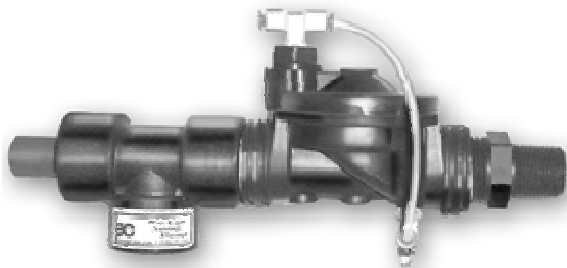

Basepump Ejector

Have you ever lost power to your sump pump?

Do you think about what would happen if your sump pump failed? How about that furnace, hot water tank, or laundry room? What about the rec room, office, or storage area?

If you ever had a sump pump failure, you already know about the mess and damage it can cause. Just an inch or two of water can seriously damage carpets, drywall, and other items. And even if it is covered by insurance, it is you that has to deal with it all. The cleanup, the removal, the contractors, the deductibles, the insurance hassles.

Basepump is reliable, affordable, and maintenance free.

**Rated 1,100 gallons an hour @ 50 PSI water supply
- 10 ft rise**

(18+ gal. per/min / higher the PSI the more gallons pumped)
Residential & Commercial unit / **#HB-1000**

#HB-1000 complete installation **$989.00*** no sales tax