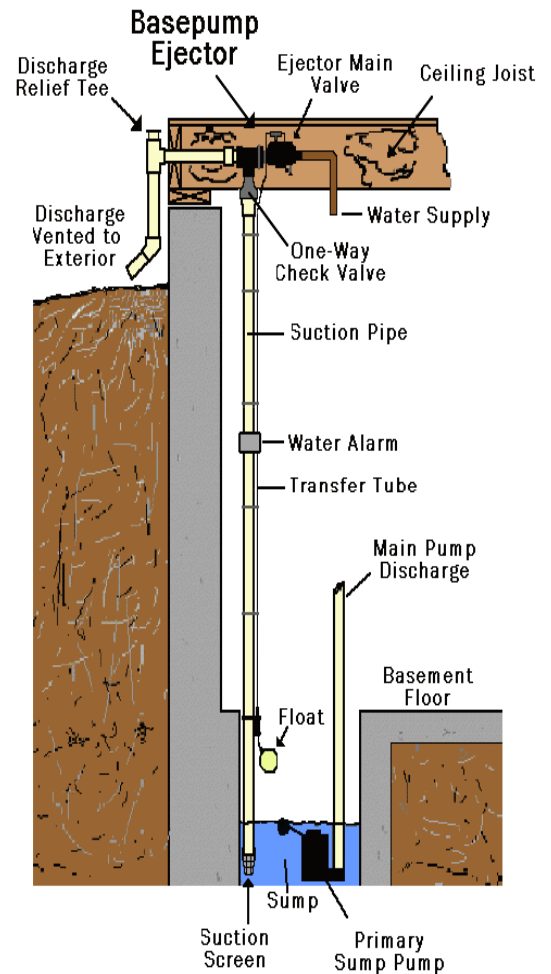

SKU #59248 HB-1000

More Info @ www.edyoungs.com

Five (5) year limited warranty | (1) year on labor

*Generally customer needs to have an unfinished basement, plus pit near/at outside wall.